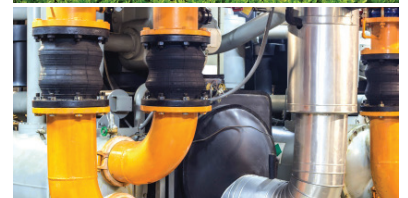

COLOR TABLE

GLOSS FINISH

	122280 Black Gloss			122284 Middle Gray Gloss			122286 Yellow Gloss	
	122281 White Gloss			122285 Red Gloss			122287 Navy Blue Gloss	

FLAT FINISH

	122282 Black Flat			122283 White Flat			122292 Gray Primer	

PRIMERS

* Other over 400 colors are possible with OEM production.

** Disclaimer: actual colors may slightly vary from the actual printed color.